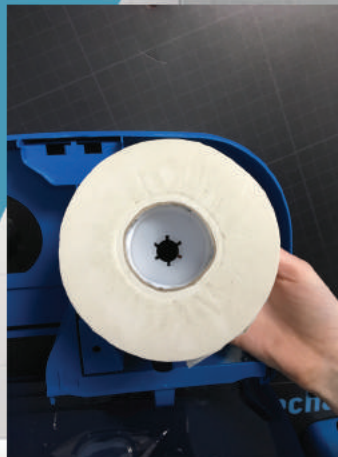

north shore[®]
BY NORTHWOOD

Loading Card - Side by Side

Items Required:

- North Shore Side by Side Dispenser
- Chosen North Shore Toilet Rolls x 2
- North Shore Dispenser Key

Use the key to open the dispenser

* Note - Toilet rolls have a plastic insert in one end of the core & all wrappers should be left on the roll for the user to remove*

With the plastic insert facing the wall, place the roll on the spindle until it clicks on

Load both rolls & close the dispenser

Note - Once a roll is fully used, users can slide the bar across to use the next roll