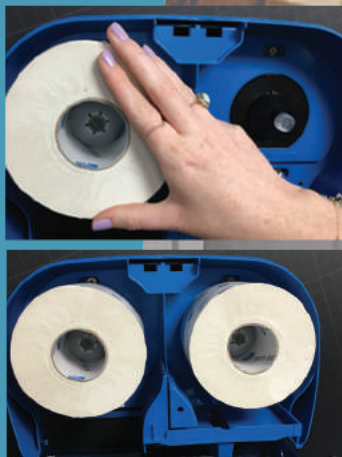

north shore[®]
BY NORTHWOOD

Loading Card - Side by Side

Items Required:

- North Shore Side by Side Dispenser
- Chosen North Shore Toilet Rolls x 2
- North Shore Dispenser Key

Use the key to open the dispenser

* Note - Toilet rolls have a plastic insert in one end of the core & all wrappers should be left on the roll for the user to remove*

With the plastic insert facing the wall, place the roll on the spindle until it clicks on

Load both rolls & close the dispenser

Note - Once a roll is fully used, users can slide the bar across to use the next roll